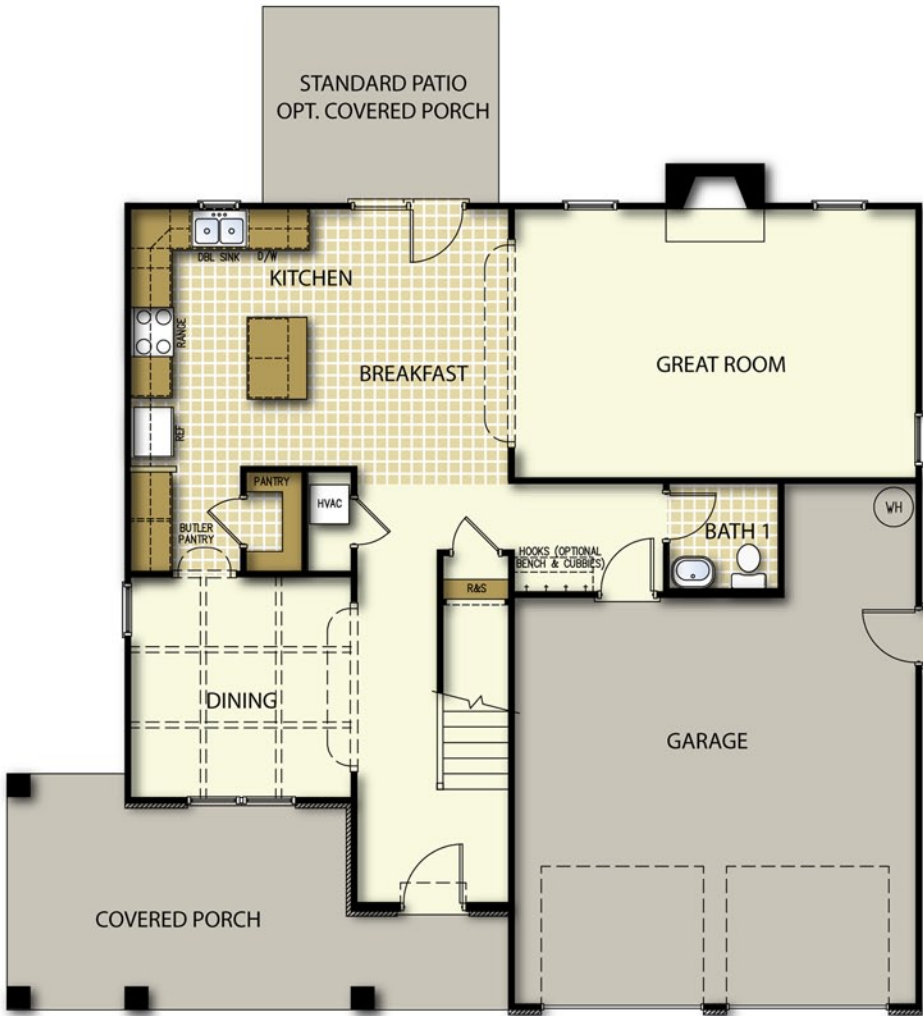

2,355 sq. ft.

The Brunswick - Elevation K

BRUNSWICK  
CC 2355

FIRST FLOOR

SECOND FLOOR